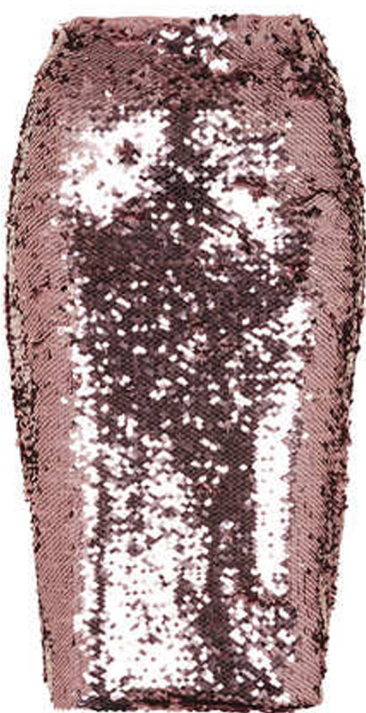

PARKER HANNAH TOP  
\$308

PARKER ALLEGRA DRESS  
\$396

J. CREW SILK METALLIC TUNIC  
\$128

TOPSHOP PINK SEQUIN PENCIL SKIRT  
\$110

TOPSHOP SEQUIN BOX CLUTCH  
\$56

ALICE + OLIVIA LACE DRESS  
\$400

MOSSIMO CAP SLEEVE SEQUIN TOP  
\$30

## #POPFIZZCLINK NYE LOOKS WE LOVE

SEQUIN BAT MASK  
\$14

ZARA HIGH HEEL MESH SANDAL  
\$100

SEQUIN VELVET SHIFT DRESS  
\$136

J. CREW SHIRTTAIL SEQUIN MINI  
\$138

J. CREW SEQUIN SHORT  
\$198

ZARA SHINY LEATHER HIGH HEEL  
\$100

ZARA CLUTCH WITH GLASS CLASP  
\$50

J. CREW CATE CAMI IN SEQUIN  
\$425

MERONA SEQUIN BLOUSE  
\$25

CUTAWAY METALLIC SHELL  
\$70

BONDED RUFFLE PEPLUM TOP  
\$64